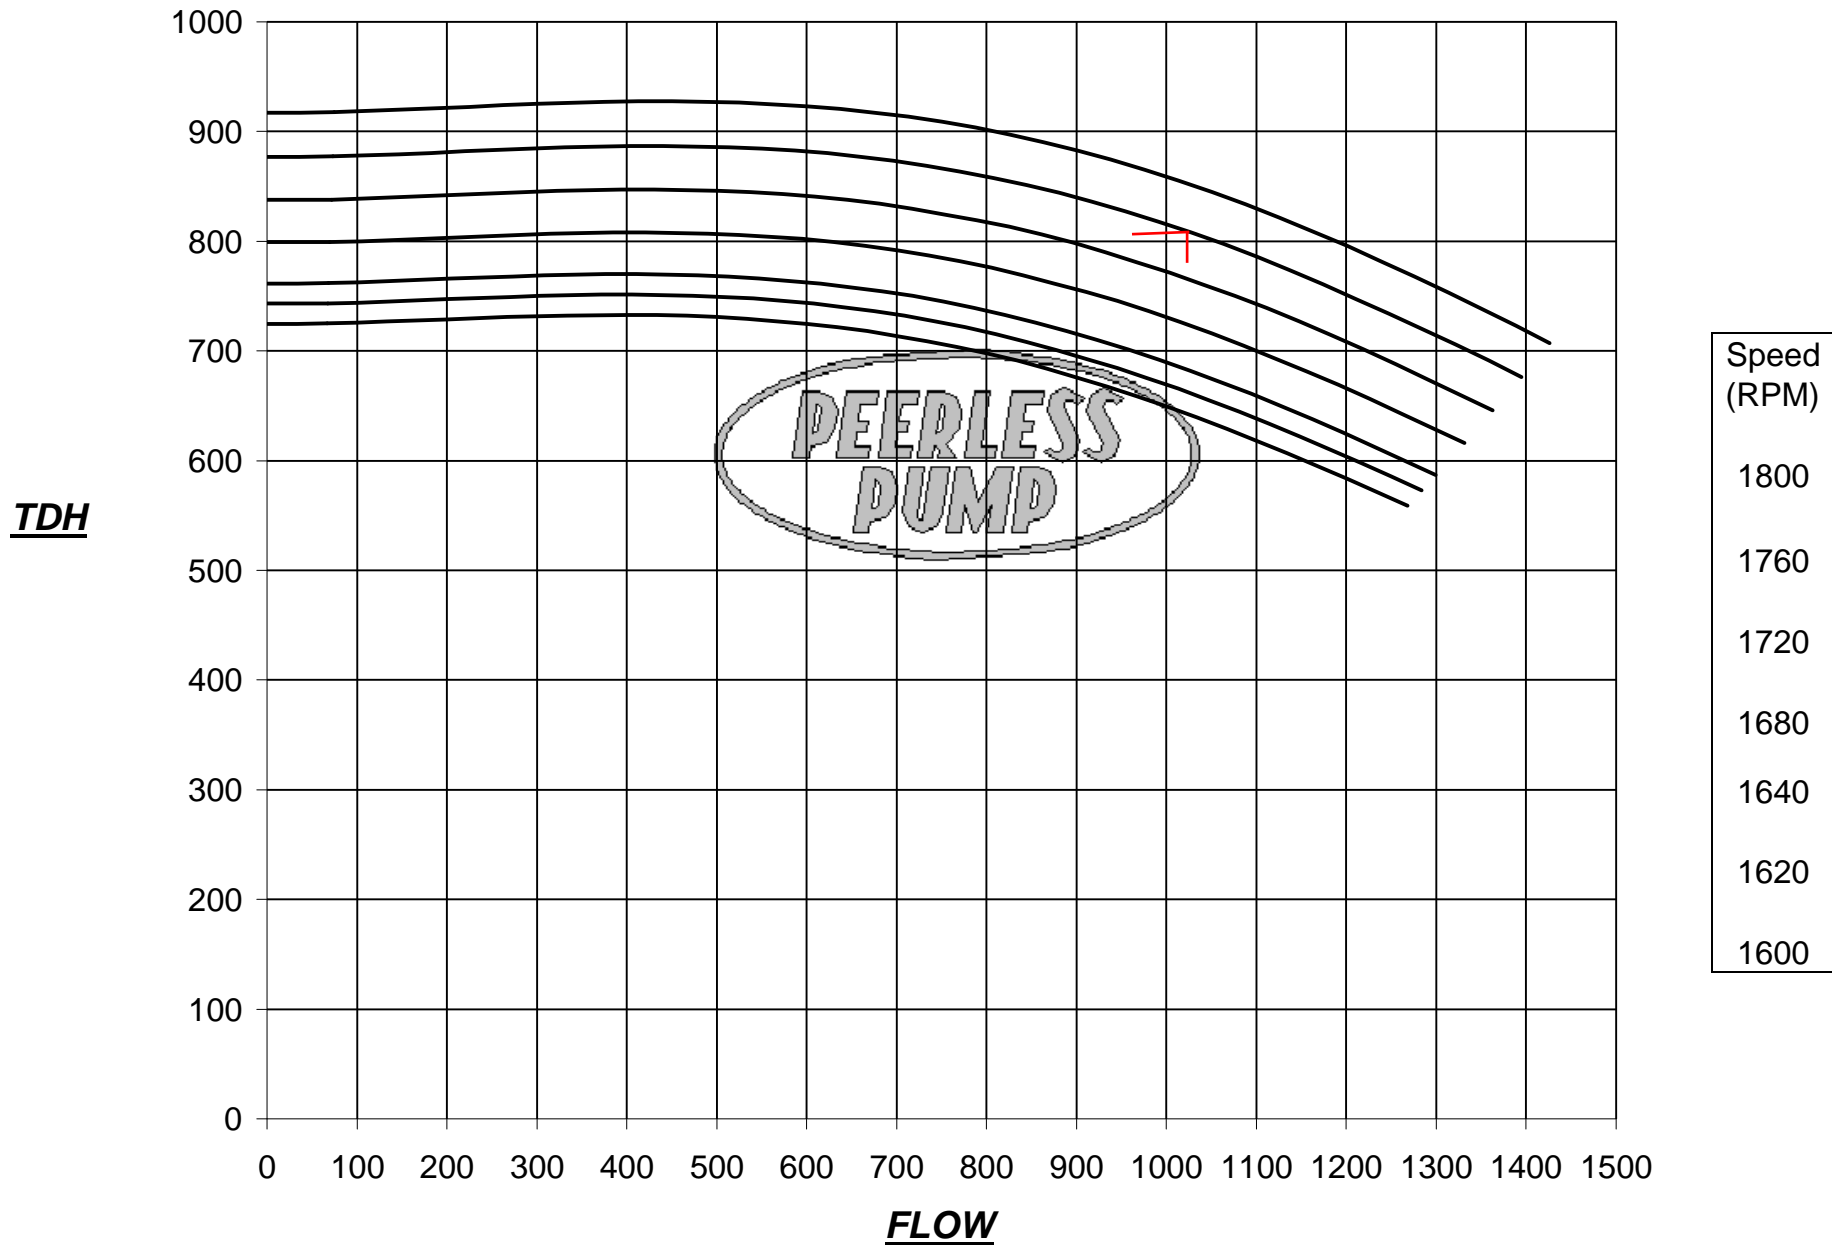

Variable Speed Performance Curve

Fluid 5TUT16N3-BrzImpOnly - 1800 RPM 2897413